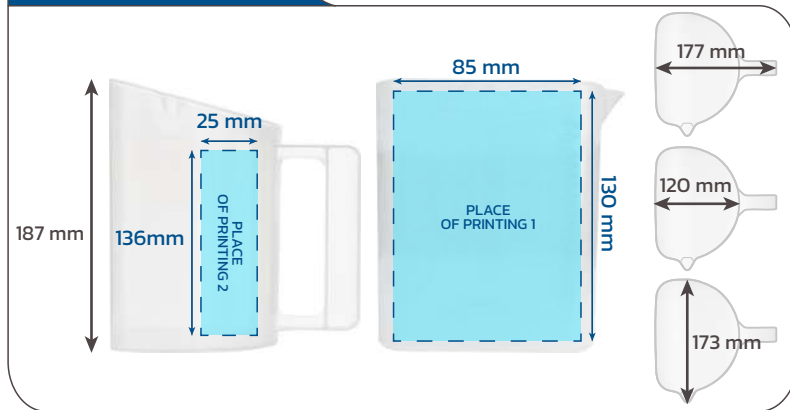

# Measure TWIN 2000 ml

## Dimensions/place of printing

## General Information

Date of Creation	21.10.2024
Contact	info@bott.pl
Product name	Measure TWIN 2000 ml
Catalog number	MT02000
Description	Plastic measuring cup, for measuring loose and liquid products with a volume of max. 2080 ml, reusable
Standard colors	 Transparent MOQ 384 pcs.
Individual colors	_____

## Product Specifications

Brand	BOTT
Max dimensions	H= 187 mm, 177/173/120
Weight	218,3 g
Total volume	2080 ml
Scale	Scale embossed in ml + imprint ml, customised scale possible
Material (see the bottom)	Polipropylen (PP)     
Print area	Place of printing 1 – 25/136, place of printing 2 – 85/130
Country of origin	Polska
Customs code	3926 90 97 90
Certificate	Declaration of Conformity, REACH Regulation
Lead time	approx. 2-4 weeks